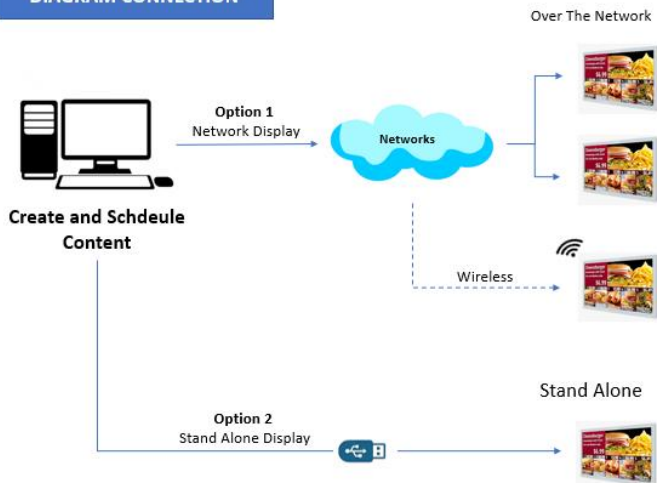

DIAGRAM CONNECTION