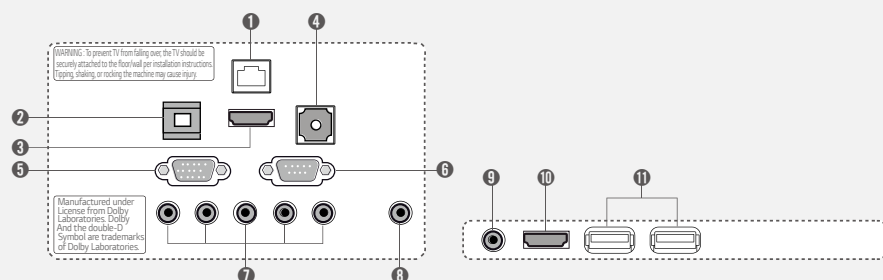

### Dimension (unit : mm)

|                                      | 55"               | 49"               | 43"            | 42"             | 32H"            |
|--------------------------------------|-------------------|-------------------|----------------|-----------------|-----------------|
| Set Size (With Stand, W x H x D, mm) | 1,242 x 774 x 220 | 1,197 x 774 x 220 | 973 x 573 x 37 | 961 x 610 x 218 | 732 x 481 x 207 |
| Set Weight (With Stand, Set, kg)     | 20.9              | 17.6              | 12.7           | 9.5             | 6.2             |
| VESA Compatibility (mm)              | 300 x 300         | 300 x 300         | 200 x 200      | 400 x 400       | 200 x 200       |

### Interface

55" / 49" / 43" / 42" / 32H"

- 1 LAN
- 2 OPTICAL DIGITAL AUDIO OUT
- 3 HDMI
- 4 EXTERNAL SPEAKER OUT
- 5 RGB IN
- 6 RS-232C IN
- 7 COMPONENT IN / AV IN
- 8 ANTENNA / CABLE IN
- 9 H/P OUT
- 10 HDMI IN 2(MHL)
- 11 USB IN