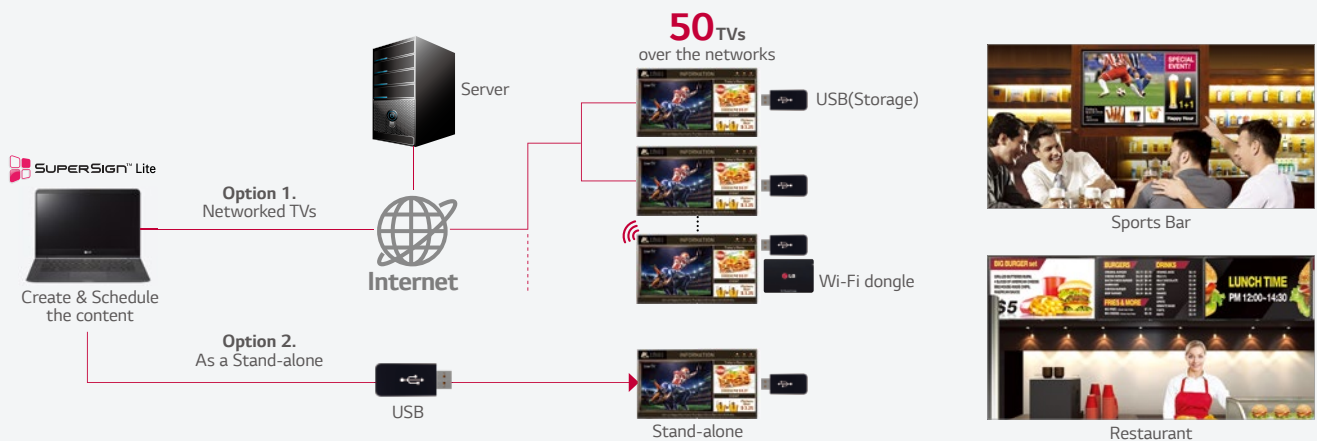

SuperSign™ Solutions

SUPERSIGN™ Lite

- Supports a single user and up to 50 clients
- Includes dedicated TV templates
- Features a playlist editor