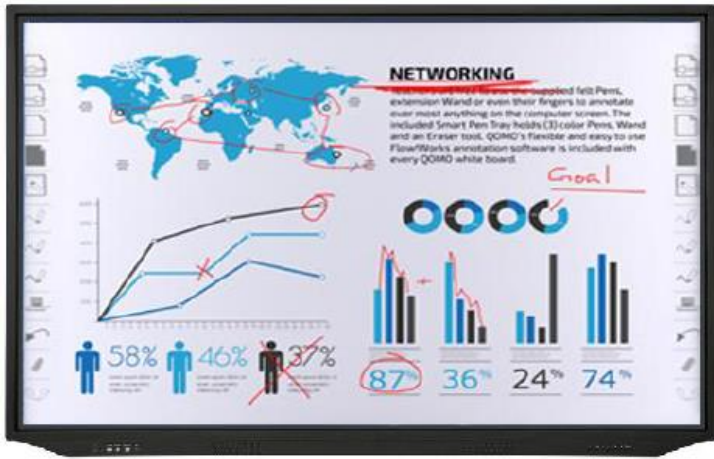

ImagePath

Interactive Collaboration Tool

ImagePath ICT elegantly facilitates the function of Wireless Presentation, Annotation and Video Conferencing into a giant touchscreen for efficient wireless collaboration over existing Wi-Fi or network. ImagePath ICT is perfect for BYOD collaboration solution in Meeting Room, Classroom and huddle spaces to improve communication, sharing information and productivity.

- ✓ Pre-loaded with various apps for business presentation including Ms. Office, Web Browser and Media Player, available for preview and sharing on platforms such as Windows, iOS and Android.
- ✓ Make your presentation and video conference better with the bright and versatile ImagePath 4K Interactive Collaboration Tool.
- ✓ The responsive multi touchscreen technology has been grafted into this ImagePath ICT for great touch experience.

ImagePath touch annotation is easy to use and provides an essential tool set for presentation.

Document Viewer

Instantly view and present your files directly from the front panel ImagePath Interactive Collaboration Tool:

- ✓ Display Office files Ms. Power Point, Ms. Word, Ms. Excel, PDF, as well as most photos and video file format.
- ✓ Easily annotate files with digital pens, highlighters and shapes.
- ✓ Save and share annotated files just after a meeting.

Bring Your Own Device

Participants could connect and share content with ImagePath Interactive Collaboration Tool from PCs, Macs, Tablets or Smartphones – making meetings more collaborative, productive and easy.